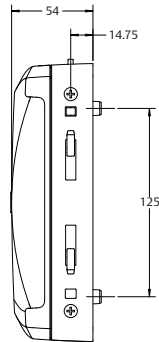

## Sliding Door Lock

**INTERLOCK™**

**ASSA ABLOY**

Interior D-Handle

Interior Pull

Exterior Pull

Exterior Cover Plate

EXP-FLY-014-0410NZ