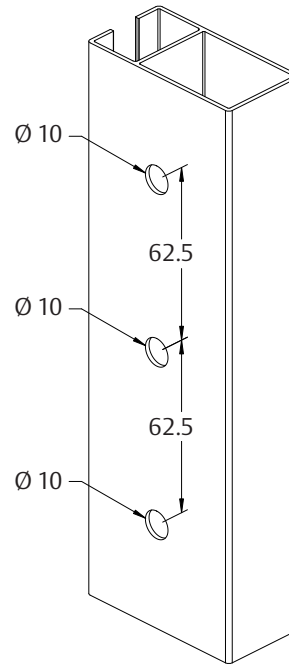

Aria Endeavour

Sliding Door Lock

INTERLOCK™

ASSA ABLOY

Interior D-Handle

EXP-FLY-014-0410NZ

ASSA ABLOY New Zealand Ltd.
PO Box 100407, North Shore
North Shore City 0745

6 Armstrong Road, Albany
North Shore City 0632
New Zealand

Within New Zealand:
Tel 09 415 8031
Fax 0800 478 297
www.assaabloy.co.nz

Outside New Zealand:
Tel +64 9 921 7630
Fax +64 9 921 6504
www.assaabloy.co.nz

ASSA ABLOY, the global leader
in door opening solutions.