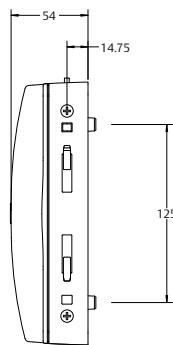

## Sliding Door Lock

**INTERLOCK™**

**ASSA ABLOY**

Interior D-Handle

Interior Pull

Exterior Pull

Exterior Cover Plate

EXP-FLY-014-0410NZ