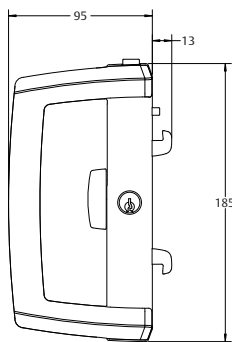

Aria Endeavour

Sliding Door Lock

INTERLOCK™

ASSA ABLOY

Interior D-Handle