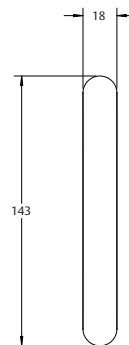

## Features

- Red deadlock indicator on internal handle activates when key deadlocked (deadlocking version only)
- Opposing anti-lift beaks for added security
- Anti-slam pin protects locking beaks from accidental damage
- Retrofittable - easily replaces most sliding door locks
- Non-handed lock chassis with intuitive downward snib motion to unlock
- Available with internal D handle or internal Pull
- Can be keyed alike to other ASSA ABLOY CYL4™ 5-Pin locks for one key convenience
- Achieves Australian Standards AS4145:1993 (Part 2) Security Level S1 and Durability Level D3
- New Zealand made

## Sliding Door Lock

**INTERLOCK™**

**ASSA ABLOY**

Interior D-Handle

Interior Pull

Exterior Pull

Exterior Cover Plate

EXP-FLY-014-0410NZ